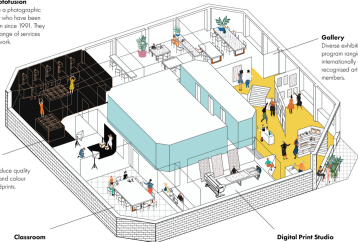

GIVE Photographic Services

Partner - Photofusion

Photofusion are a photographic services charity who have been based in Bixton since 1991. They offer a broad range of services and outreach work.

Dark Rooms

Facilities to produce quality black & white and colour traditional handprints.

Classroom

Extensive courses from camera courses through printing and post production.

Gallery

Diverse exhibition program ranging from internationally recognised artists to members.

Digital Print Studio

Bespoke digital printing and mounting service and image production.